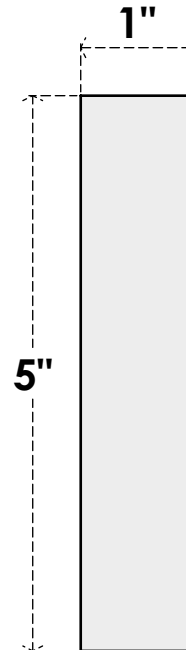

ROSP050X050X100SDG09

5"W X 5"H X 1"P STANDARD SEDGWICK FLOWER ROSETTE WITH SQUARE EDGE,
ARCHITECTURAL GRADE PVC

FRONT

SIDE

EKENA MILLWORK
2300 WEST MAIN ST.
CLARKSVILLE, TX 75426
TOLL FREE: 866-607-0453
WWW.EKENAMILLWORK.COM

NOTES

1. INSTALLATION TO BE COMPLETED IN ACCORDANCE WITH MANUFACTURER'S SPECIFICATIONS.
2. DRAWING MAY NOT BE TO SCALE
3. THIS DRAWING IS INTENDED FOR DESIGN AND PLANNING PURPOSES ONLY.
4. ALL INFORMATION CONTAINED HEREIN WAS CURRENT AT THE TIME OF DEVELOPMENT BUT MUST BE REVIEWED AND APPROVED BY THE PRODUCT MANUFACTURER TO BE CONSIDERED ACCURATE.
5. ARCHITECTURAL GRADE PVC PRODUCTS ARE MADE FROM EXPANDED CELLULAR PVC AND COME NATURALLY WHITE BUT MAY BE PAINTED