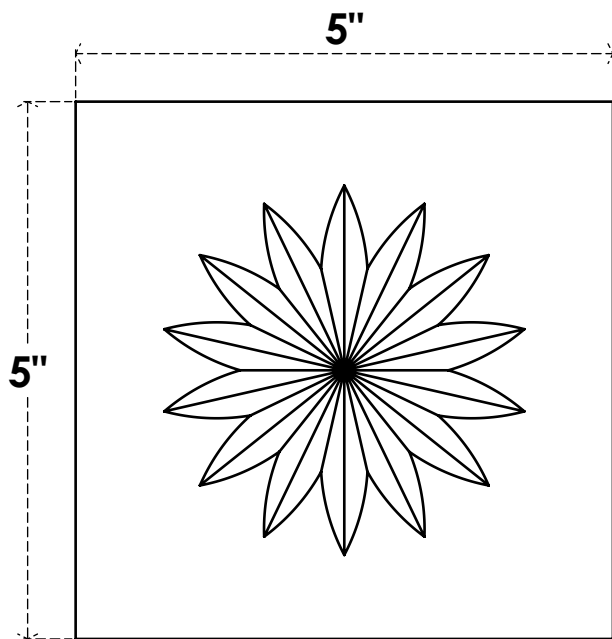

ROSP050X050X100SDG09

5"W X 5"H X 1"P STANDARD SEDGWICK FLOWER ROSETTE WITH SQUARE EDGE,
ARCHITECTURAL GRADE PVC

FRONT

SIDE

EKENA MILLWORK
2300 WEST MAIN ST.
CLARKSVILLE, TX 75426
TOLL FREE: 866-607-0453
WWW.EKENAMILLWORK.COM